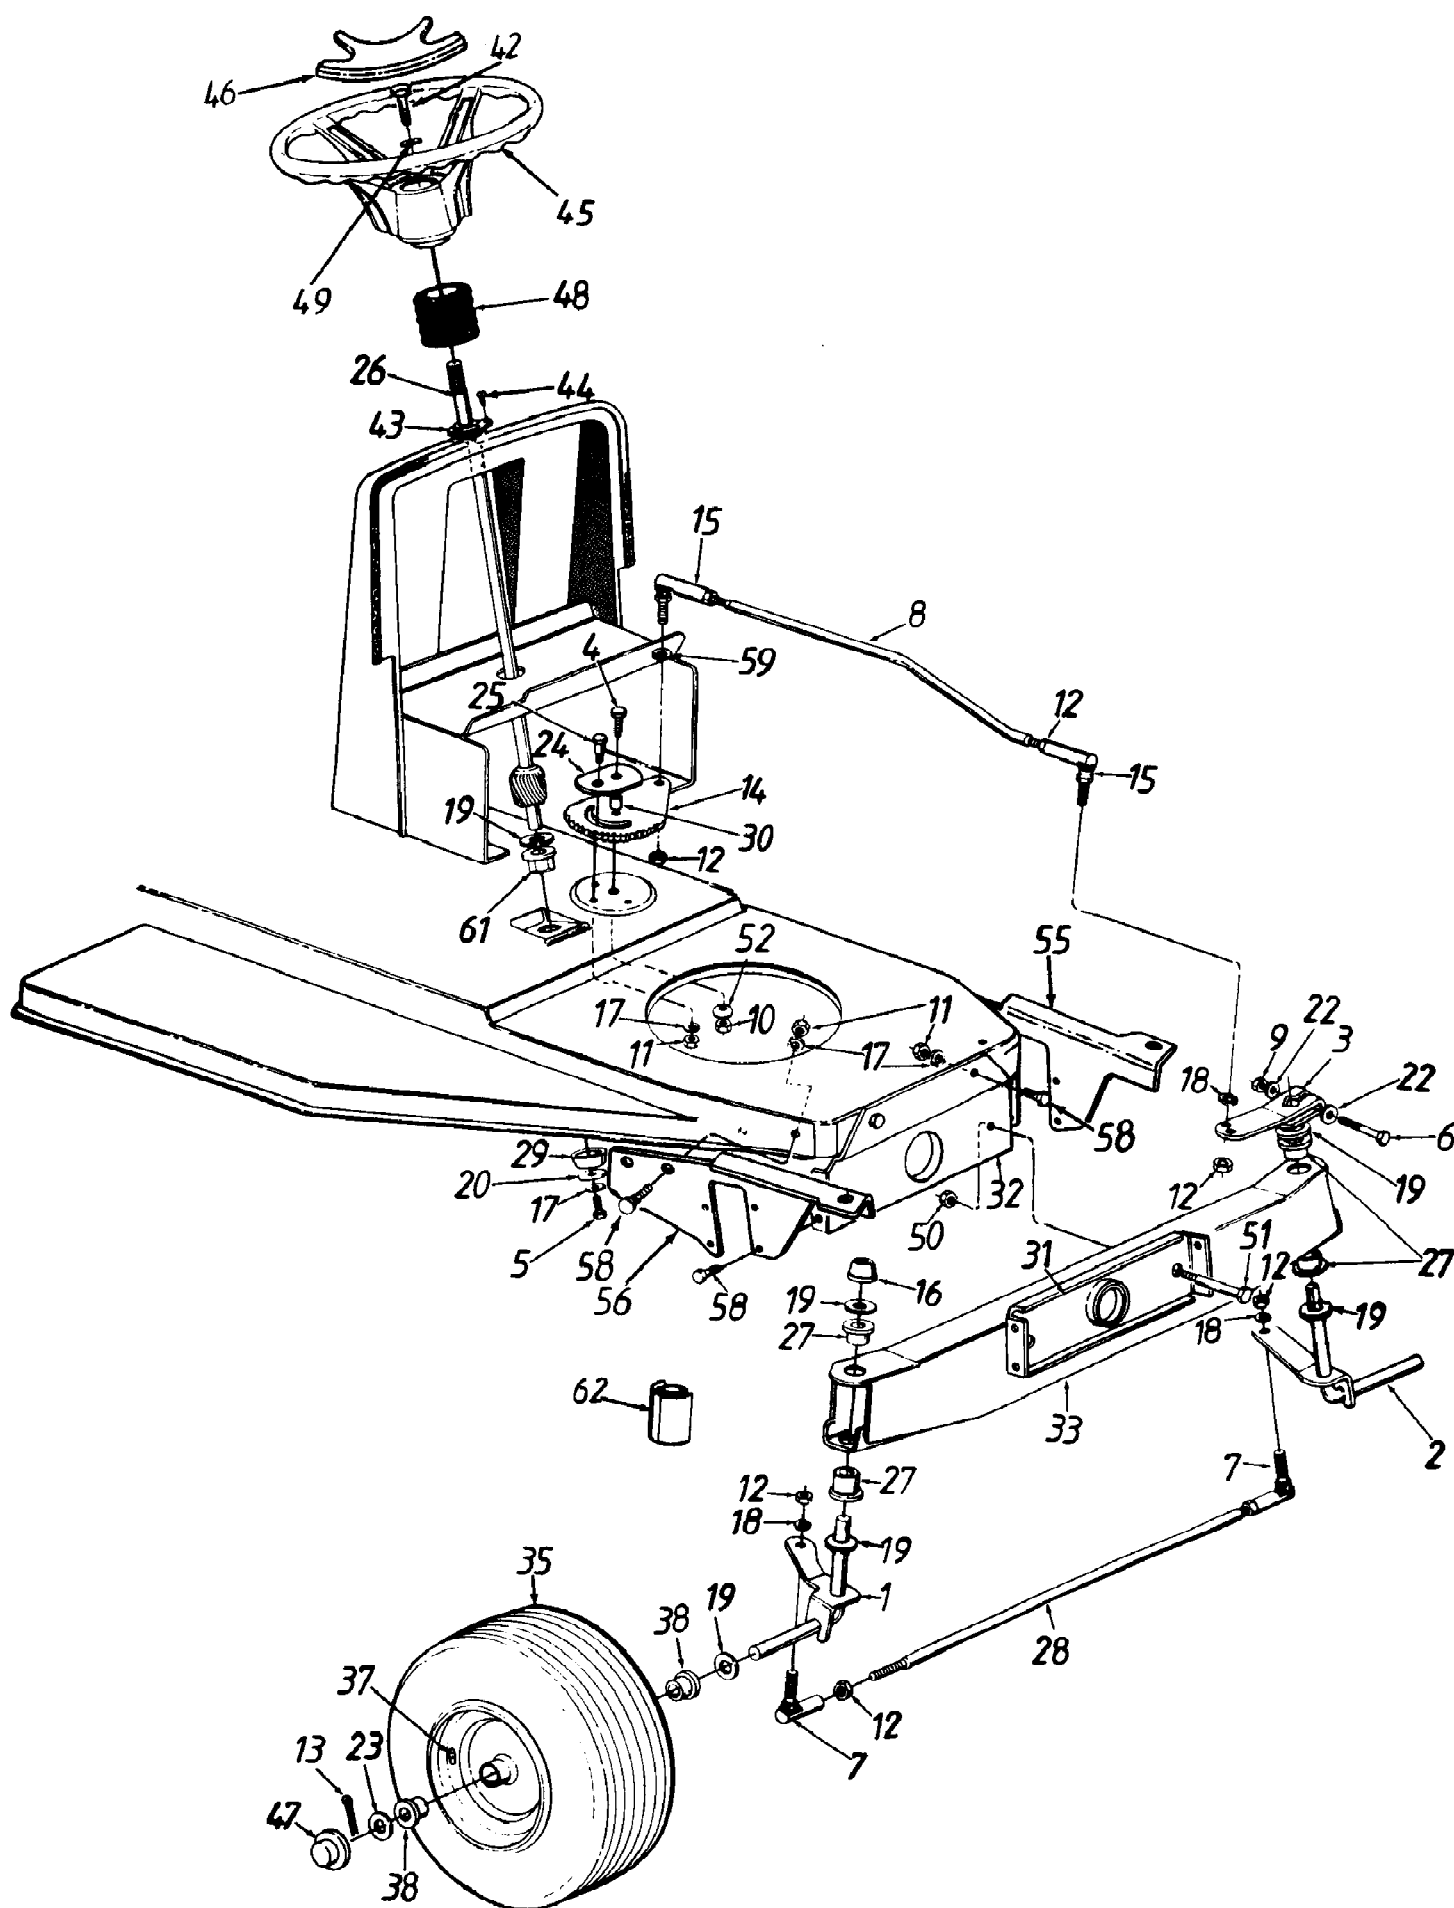

136C471F190 Lawn Tractor L-12 (1996)
Steering Assembly

Page 16 of 19

Ref #	Part Number	Qty	S/P/F	Description
1	97584A	1	/P	Front Axle Ass'y. - R.H. Code: N notates a new part (not previously existing).
2	97585A	1	/P	Front Axle Ass'y. - L.H. Code: N notates a new part (not previously existing).
3	683-0055	1	S	Steering Arm
4	710-0152	1	S/F	Hex Bolt 3/8-24 x 1" Lg.
5	710-0538	1	/P	Hex Bolt 5/16-18 x .62" (Spec)
6	710-0772	1	/P/F	Hex Bolt 5/16-24 x 2" Lg.
7	723-3018	1	S	Ball Joint 3/8-24 Thd.
8	711-0838	1		Steering Drag Link
9	712-0237	1	S	Hex L-Nut 5/16-24 Thd.
10	712-0241	1	/P	Hex Nut 3/8-24 Thd.
11	712-3010	1	S	Hex Nut 5/16-18 Thd. (Gr. 5)
12	712-0262	1	/P	Hex Jam Nut 3/8-24 Thd.
13	714-0470	1	S	Cotter Pin 1/8 Dia.
14	717-0622A	1	S	Steering Gear Segment
15	723-3018	1	S	Drag Link Ball Joint 3/8-24 Thd.
16	726-0214	1	/P	Push Cap
17	736-0119	1	S/F	L-Wash. 5/16" I.D.
18	736-0169	1	S/F	L-Wash. 3/8" I.D.
19	736-0187	1	/P	FI-Wash. .64" I.D. x 1.24"
20	736-0343	1	/P	FI-Wash. .340" I.D. x 1.125"
22	736-0271	1	S	Spr. Wash. .32" I.D. x .62"
23	736-0285	1	/P	FI-Wash. .635" I.D. x 1.585"
24	17198A	1	S	Retainer Plate
25	738-0141	1	S	Shld. Bolt .437" Dia. x .350"
26	738-0937	1		Steering Shaft Code: N notates a new part (not previously existing).
27	741-0659	1	S	Hex Flange Brg. .632" I.D.
28	747-0753	1		Tie Rod
29	750-0532	1	S	Spacer .985" I.D.
30	750-0535	1	S	Spacer .380" I.D.
31	17548	1		Front Pivot Bar Support Brkt.
32	17547	1	S	Rear Pivot Bar Support Brkt.
33	683-0128	1	S	Pivot Bar Ass'y. Code: N notates a new part (not previously existing).
35	634-0087	1		Front Wheel Ass'y. Comp. 15" x 6"
	734-0864	1	/P	Tire Only
	634-0088	1		Rim Only
37	734-0255	1	S	Air Valve
38	741-0487A	1	S	Bearing
	737-0211	1	S	Grease Fitting Not shown
42	710-0643	1	/P	Hex L-Bolt 5/16-18 x 1" Lg. (Gr. 5)
43	741-0501	1	S	Steering Column Brg.
44	710-0837	1		Cr-Sunk Scr. #10 x 5/8" Lg.
45	731-1686	1	S	Steering Wheel Code: N notates a new part (not previously existing).
46	731-1509	1	S	Steering Wheel Cap
47	731-0484A	1	S	Hub Cap
48	731-0954	1	S	Bellow Steering Column
49	736-0242	1		FI-Wash. .635" I.D. x .88"