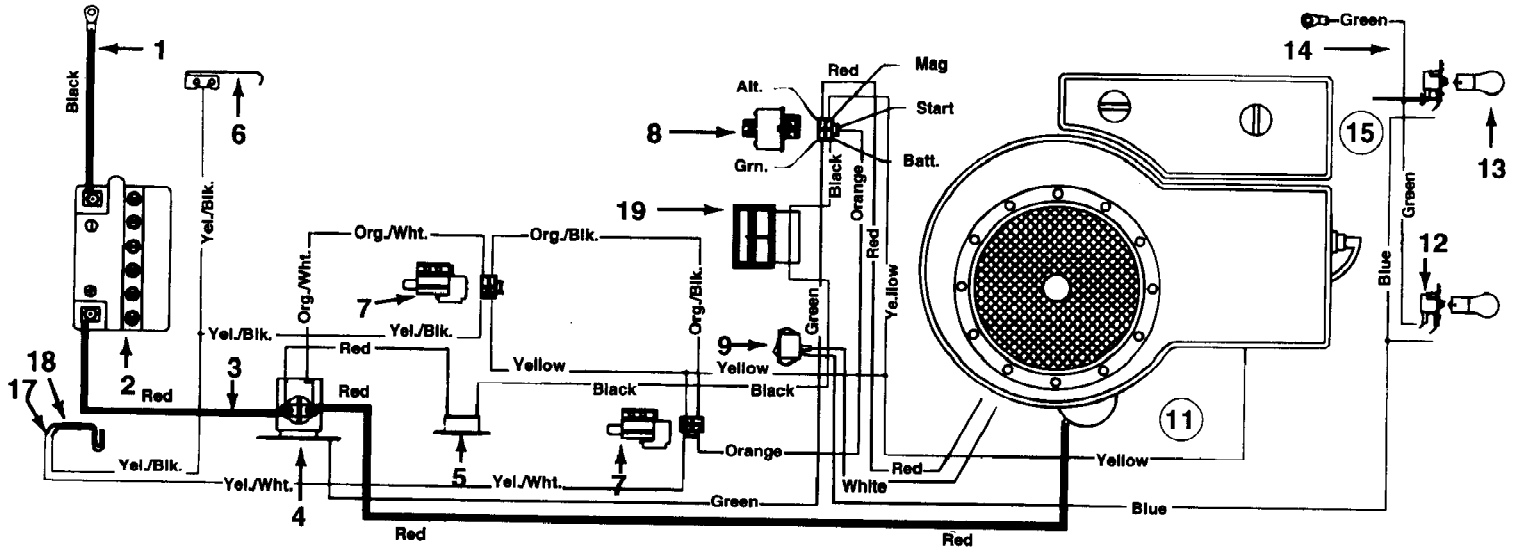

136C471F190 Lawn Tractor L-12 (1996)
Switches And Lights Wiring Diagram

Ref #	Part Number	Qty	S/P/F	Description
1	725-0976A	1	/P	Ground Wire
2	725-1705	1	S	Battery
3	725-1351	1	S	Electric Wire - 8.0" Lg.
4	725-1426	1	S	Solenoid
5	725-0459	1	S	Circuit Breaker
6	732-1644	1		Spring Switch (Reverse)
7	725-1657A	1	S	Safety Switch
8	725-0267	1	S	Ignition Switch
9	725-0634	1	S	Light Switch
11	629-0195	1	S	Harness w/Amp & Light Switch
12	725-1651	1	S	Socket (Sq. Headlights)
13	725-0963	1	S	Bulb (Sq. Headlights)
14	725-0916A	1	/P	Ground Wire
15	629-0086	1		Headlight Harness w/Amp & Light Switch
17	725-1303	1	S	Safety Switch (Outer)
18	725-1439	1		Safety Switch (Inner)
19	725-0925	1	S	Ammeter