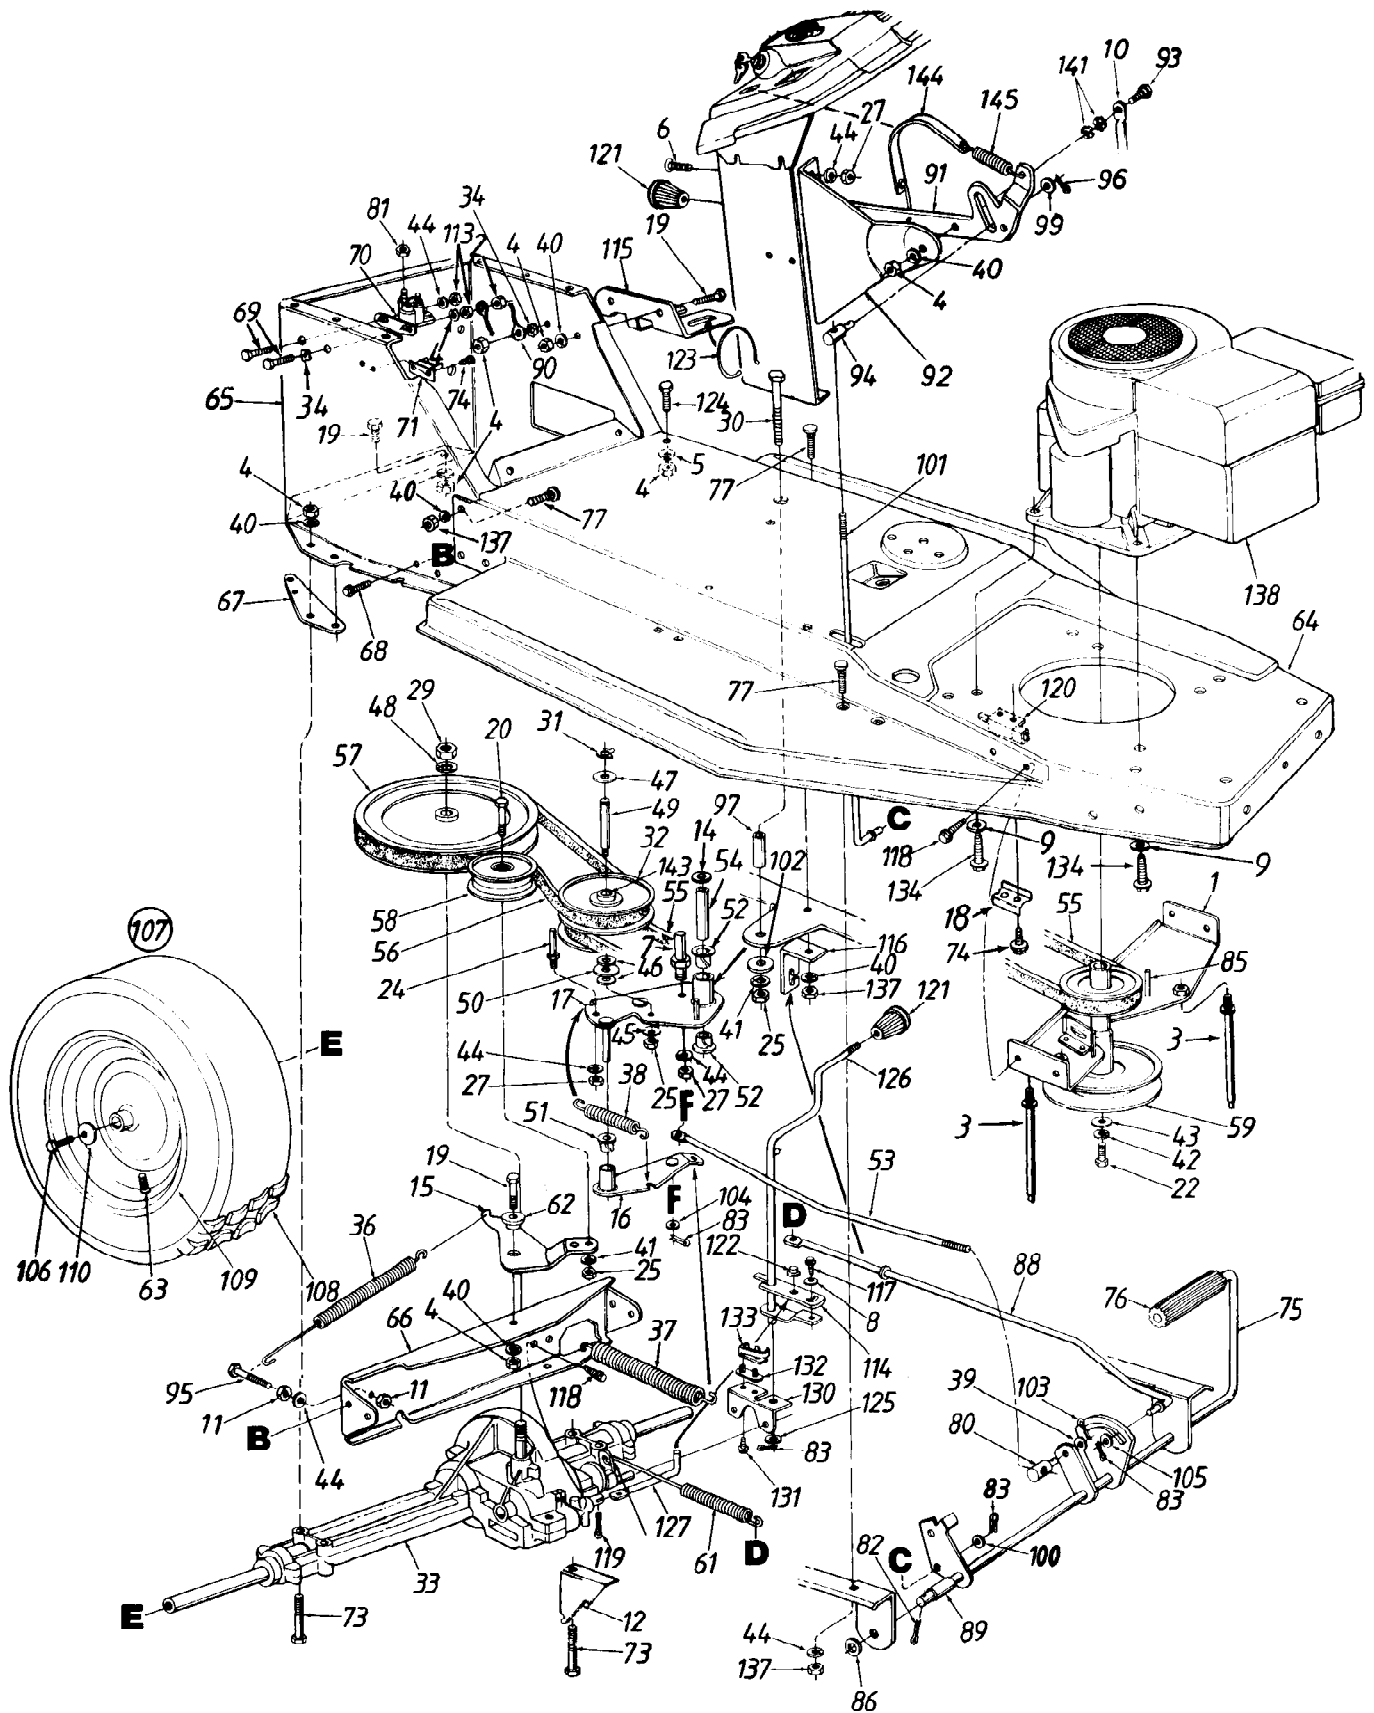

136C471F190 Lawn Tractor L-12 (1996)
Frame, Pulley, Transaxle And Engine

Page 9 of 19

Ref #	Part Number	Qty	S/P/F	Description
1	783-0265	1	S	Engine Pulley Belt Guard Ass'y.
2	712-0291	1	S	Hex L-Nut 1/4-20 Thd.
3	711-1044	1	S	Belt Guard Pin 5/16-18 x 4.75" Lg.
4	712-0267	1	S/F	Hex Nut 5/16-18 Thd.
5	736-0242	1	/P	Bell-Wash. .345" I.D. x .88
6	710-0286	1	/P/F	Truss-Mach. Scr. 1/4-20 x .50"
7	711-1000	1	S	Belt Guard Pin 1/4-20 Thd.
8	736-0270	1	/P	Bell-Wash. .265" I.D. x .75
9	736-3072	1	/P	FI-Wash. 3/8" I.D. x .97" O.D.
10	749-0836	1		Speed Selector Brace
11	712-0138	1	S/F	Hex Nut 1/4-28 Thd.
12	17128A	1	S	Spring Retainer Brkt.
14	736-0235	1		FI-Wash. 3/8" I.D. x 1.26" O.D.
15	17694	1	S	Idler Bracket
16	16554A	1	S	Var. Speed Torque Brkt. Ass'y.
17	16676A	1	S	Variable Speed Brkt. Ass'y.
18	17962	1		Switch Plate
19	710-0118	1	S/F	Hex Bolt 5/16-18 x .75" Lg.
20	710-0151	1	/P	Hex Bolt 3/8-24 x 2.0" Lg. Gr. 5
22	710-0757	1	/P/F	Hex Bolt 7/16-20 x 1.5" Lg.
24	711-0768	1	S	Belt Guard Pin
25	712-0241	1	/P/F	Hex Nut 3/8-24 Thd.
27	712-0287	1	S/F	Hex Nut 1/4-20 Thd.
29	712-3035	1	/P	Hex Jam Nut 9/16-18 Thd.
30	710-0902	1		Hex Bolt 3/8-24 x 3.75" Lg.
31	716-0114	1	S	Snap Ring
32	717-0800A	1	S	Variable Speed Pulley Ass'y.
33	618-0077	1	S	Transaxle Ass'y. Comp.
34	736-0607	1	/P	Ext. L-Wash. 5/16" I.D.
36	732-0384	1	S	Extension Spring 6.12" Lg.
37	732-0459	1	S	Extension Spring 6.74" Lg.
38	732-0568	1	S	Extension Spring 2.59" Lg.
39	736-0117	1	S	FI-Wash. .385" I.D. x .620"
40	736-0119	1	S/F	L-Wash. 5/16" I.D.
41	736-0169	1	S/F	L-Wash. 3/8" I.D.
42	736-0171	1	S/F	L-Wash. 7/16" I.D.
43	736-0322	1	/P	FI-Wash..450" I.D. x 1.25"
44	736-0329	1	S/F	L-Wash. 1/4" I.D.
45	736-0331	1	/P	Bell-Wash. .39" I.D. x 1.13"
46	736-0355	1	/P	FI-Wash. .56" I.D. x 1.0" O.D.
47	736-0414	1	S	Washer "Teflon" .565 I.D.
48	736-0427	1	S	Bell-Wash. 9/16" I.D. x 1.125" O.D.
49	738-0569	1	S	Shaft .56" Dia. x 3.875" Lg.
50	741-0405	1	S	Thrust Brg. 1.25 O.D.
51	741-0419	1		Flanged Nyliner Brg.
52	741-0495	1	/P	Nyliner Flanged Brg.
53	747-0599A	1	S	Speed Control Rod
54	750-0703	1		Spacer
55	754-0280	1	S	V-Belt
56	754-0281	1	S	V-Belt
57	656-0003	1		V-Pulley 8" Dia.
58	756-0437	1	S	Idler Pulley 3-1/8" Dia.
59	756-0551	1	S	Dbl. Pulley 6.0" Dia. x 3.56"