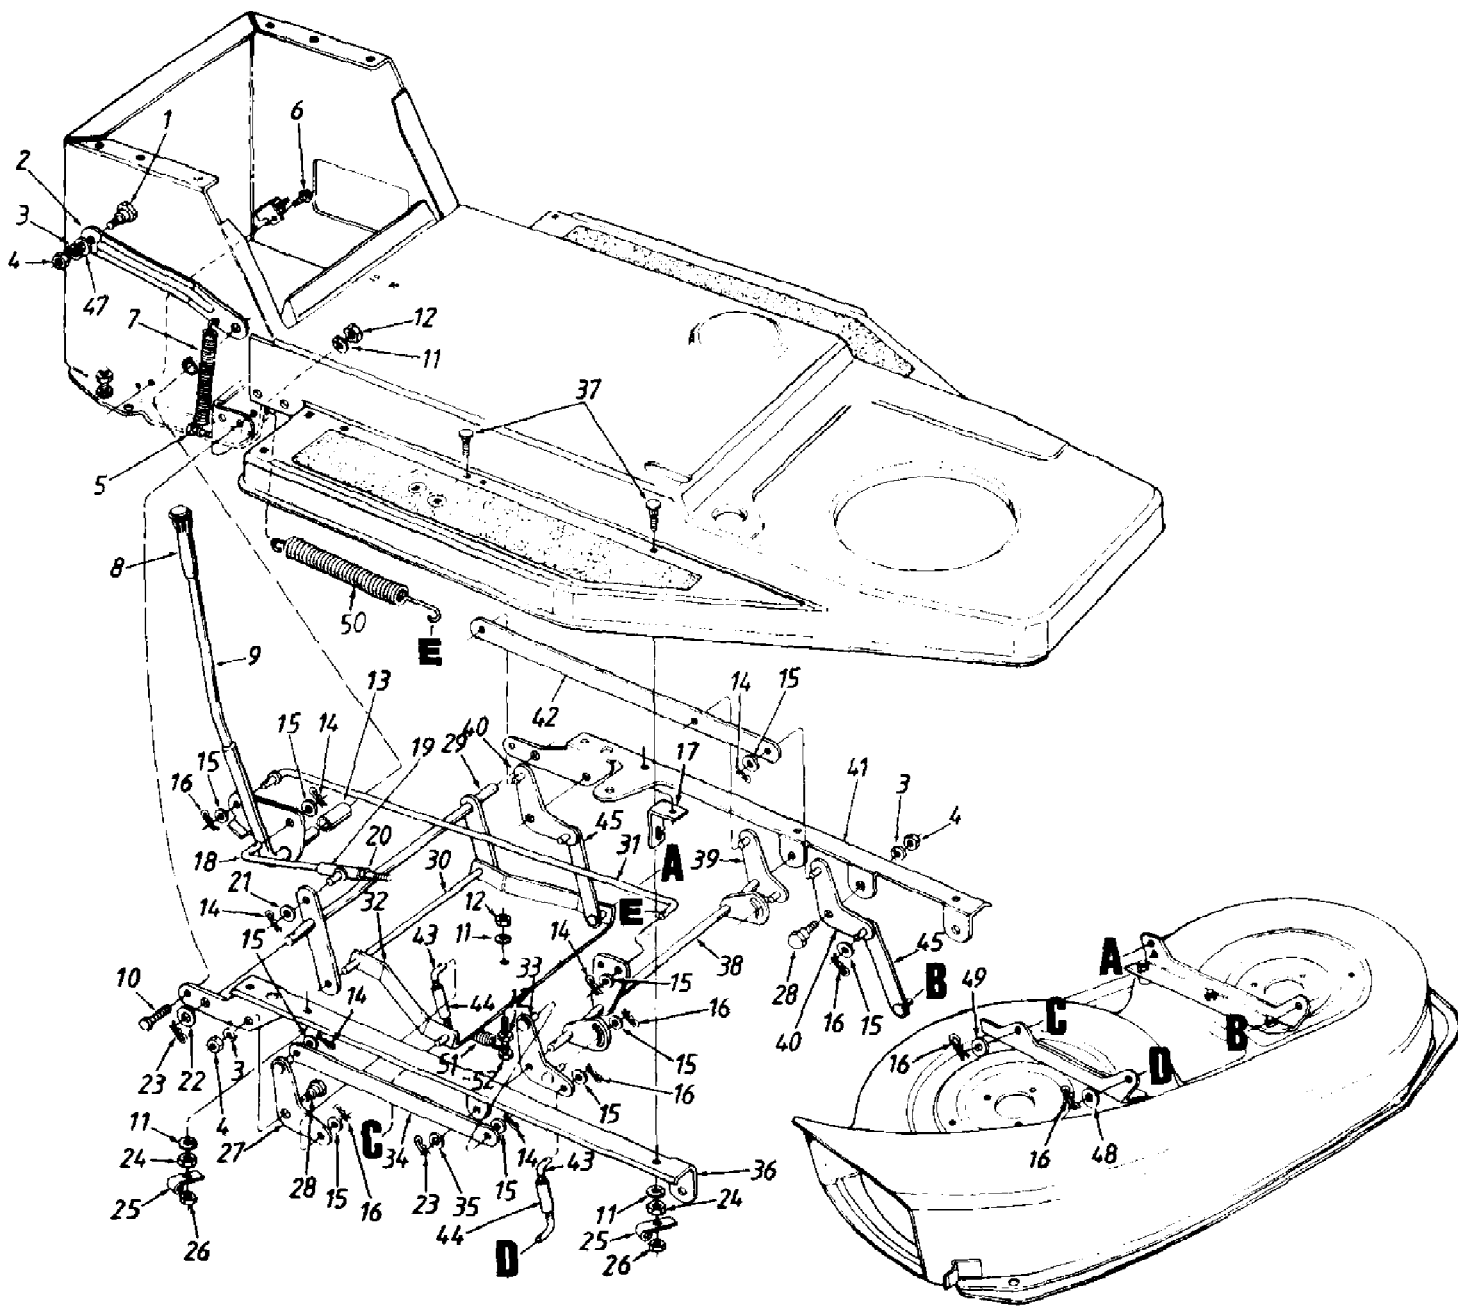

136C471F190 Lawn Tractor L-12 (1996)
Deck And Blades

Page 2 of 19

Ref #	Part Number	Qty	S/P/F	Description
3	97503B	1		38" Deck Ass'y. w/Deck Wheels Code: N notates a new part (not previously existing).
	913-04120	1	F	38" Deck Ass'y. Comp. w/Deck Wheels Code: N notates a new part (not previously existing). For Service Only
4	17665	1	S	Belt Guard Deck
6	710-0152	1	S	Hex Bolt 3/8-24 x 1.0" Lg.
7	710-0599	1	/P	Hex Wash. Hd. TT-Tap Scr. 1/4-20 Thd.
8	710-0258	1	S	Hex Bolt 1/4-20 x .62"
9	710-0888	1	/P	Hex Bolt Special 5/16-24 x 1.0"
10	711-0792	1	S	Hinge Pin
11	712-0123	1	/P/F	Hex Nut 5/16-24 Thd.
13	712-0181	1	S	Hex Top L-Nut 3/8-16 Thd.
?14	712-0287	1	S/F	Hex Nut 1/4-20 Thd.
17	734-0973	1	/P	Deck Wheel - 5"
18	736-0105	1	/P	Bell-Wash. .40" I.D. x .88" O.D.
19	736-0119	1	S/F	L-Wash. 5/16" I.D.
20	736-0217	1	S	L-Wash. 3/8" I.D. - H.D.
22	738-0373	1	S	Shld. Bolt .498" Dia. x 1.53"
23	742-0473A	1	S	High-Lift Blade
25	748-0300	1		Blade Adapter
26	754-0329A	1	S	V-Belt
27	736-0270	1	/P	Bell-Wash. 1/4" I.D.
28	09322	1		Brake Disc
33	710-0157	1	/P	Hex Bolt 5/16-24 x .75" Lg.
35	712-0318	1	/P	Hex Jam Nut 5/8-18 Thd.
37	736-0158	1	S/F	L-Wash. 5/8" I.D.
38	736-0242	1	/P	Bell-Wash. .345" I.D. x .88" O.D.
39	917-0906	1	S	Blade Spindle Ass'y. Comp. Code: N notates a new part (not previously existing). Incl. Ref. 33
42	756-0486	1		5" Dia. Pulley
52	703-1693	1	S	Hinge Mtg. Brkt.
53	732-0602	1	S	Torsion Spring
54	726-0106	1	S	Push Nut
55	731-1032	1	S	Chute Ass'y. Comp. Incl. Ref. 10, 52, 53, 54, 55
56	710-0157	1	/P	Hex Bolt 5/16-24 x .75" Lg.
57	17572	1	S	Deck Hanger Channel - R.H.
58	17571	1	S	Deck Hanger Channel - L.H.
61	710-0167	1	/P	Carr. Bolt 1/4-20 x .5" Lg.
62	712-0271	1	/P	Hex Sems Nut 1/4-20 Thd.
63	17863	1	S	Deck Skirt Ext.
64	736-0185	1	S	FI-Wash. .406" I.D. x .73" O.D.
65	714-0104	1	S	Hairpin Clip 3/8" Dia.