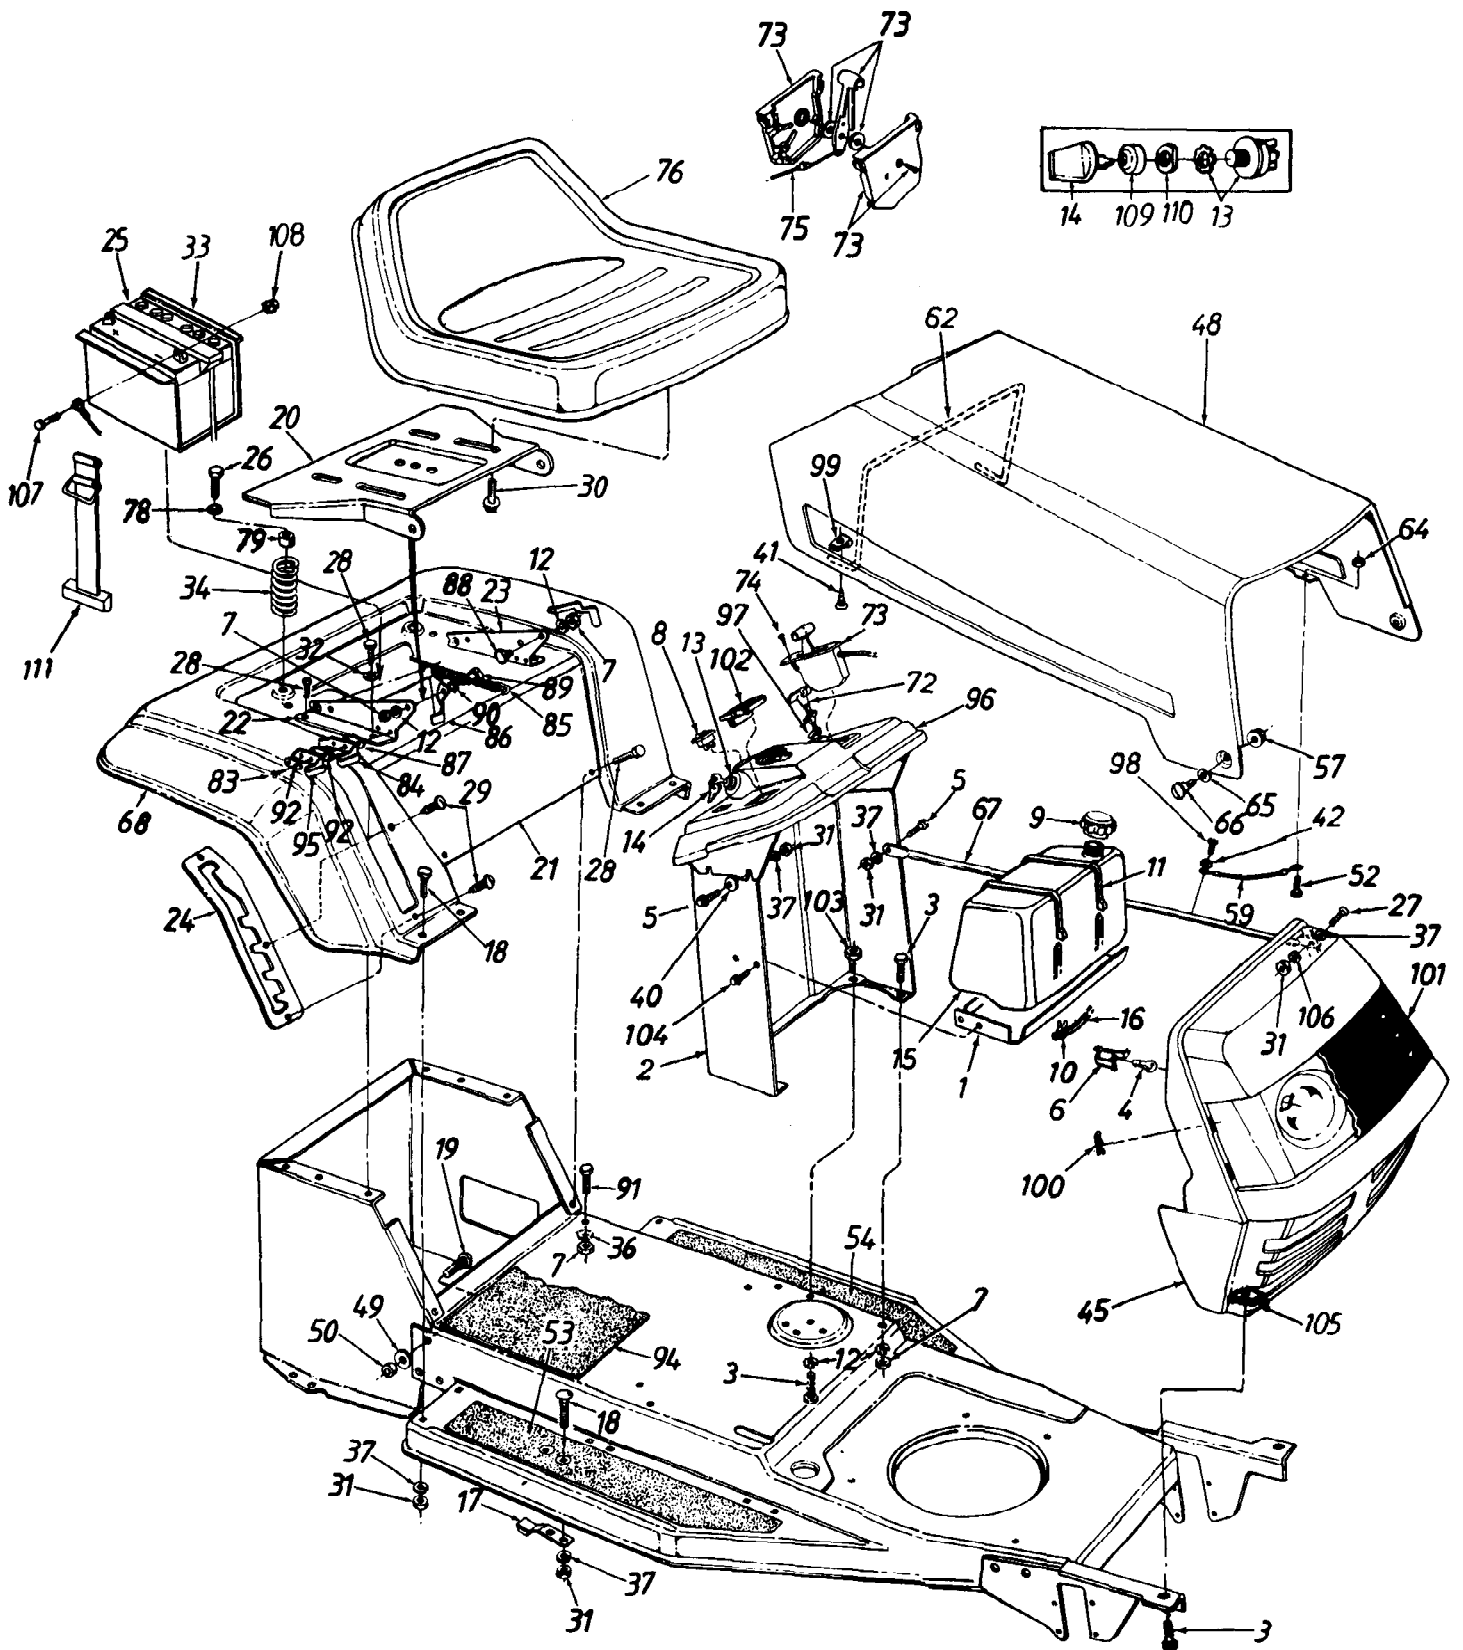

136C471F190 Lawn Tractor L-12 (1996)
Seat, Battery And Gas Tank

Page 13 of 19

Ref #	Part Number	Qty	S/P/F	Description
1	17932	1	S	Gas Tank Support Brkt.
2	17933A	1	/P	Pedestal
3	710-0118	1	S/F	Hex Bolt 5/16-18 x .75" Lg.
4	725-0963	1	S	Bulb
5	710-0258	1	S	Hex Bolt 1/4 x .62" Lg.
6	725-1651	1	S	Socket
7	712-0267	1	S/F	Hex Nut 5/16-18 Thd.
8	725-0634	1	S	Light Switch
9	751-0603	1	S	Gas Cap
10	726-0205	1	/P	Hose Clamp
11	726-0209	1	/P	Cable Tie
12	736-0119	1	S/F	L-Wash. 5/16" I.D.
13	725-0267	1	S	Ignition Switch
14	725-1341B	1	/P	Ignition Key
15	751-0553	1	S	Fuel Tank
16	751-0535-15	1	S	Gas Line 15" Long
17	761-0194	1	S	Blade Brake Ass'y.
18	710-0134	1	/P	Carriage Bolt 1/4-20 x .62"
19	710-0793	1		Ribbed Neck Bolt 3/8-24 x .8"
20	783-0039	1	S	Seat Pivot Brkt.
21	783-0354	1		Rear Fender Code: N notates a new part (not previously existing).
22	17704	1		Seat Hinge Support Brkt. - R.H.
23	17703	1		Seat Hinge Support Brkt. - L.H.
24	17553	1		Deck Lift Index Brkt.
25	725-1705	1	S	Battery Code: N notates a new part (not previously existing).
26	710-0817	1		Hex Self-Tap Screw 5/6-18 x 1.25" Lg.
27	710-0255	1	S	Truss Mach. Scr. 1/4-20 x .75" Lg.
28	710-0726	1	/P	Hex AB-Tap Scr. 5/16 x .75" Lg.
29	710-1017	1	/P	Torx Mach. AB-Tap Scr. 1/4 x .62" Lg.
30	710-0870	1	/P	Hex Self-Tap Scr. 3/8-16 x .62" Lg. (Gr.5)
31	712-0287	1	S/F	Hex Nut 1/4-20 Thd.
32	736-0607	1	/P	External L-Wash. 5/16" I.D.
33	783-0349	1		Battery Tray Code: N notates a new part (not previously existing).
34	732-0588	1		Compression Spring
36	736-0242	1	/P	Bell-Wash. 5/16" I.D.
37	736-0329	1	S/F	L-Wash. 1/4" I.D.
40	736-0270	1	/P	Bell-Wash. .265" I.D. x .75"
41	710-3009	1	/P	Pan Hd. Scr. 10-24 x .75" Lg.
42	736-0400	1	S	FI-Wash. .218" I.D. x .62"
45	17940B	1	/P	Grille Code: N notates a new part (not previously existing).
48	17941	1		Hood
49	736-0217	1	S	L-Wash. 3/8" I.D. - H.D.
50	712-0241	1	/P	Hex L-Nut 3/8-24 Thd.
52	710-0473	1	/P	Truss Mach. Scr. #10-24 x .5" Lg.
53	735-0252	1		Foot Pad - R.H. Code: N notates a new part (not previously existing).