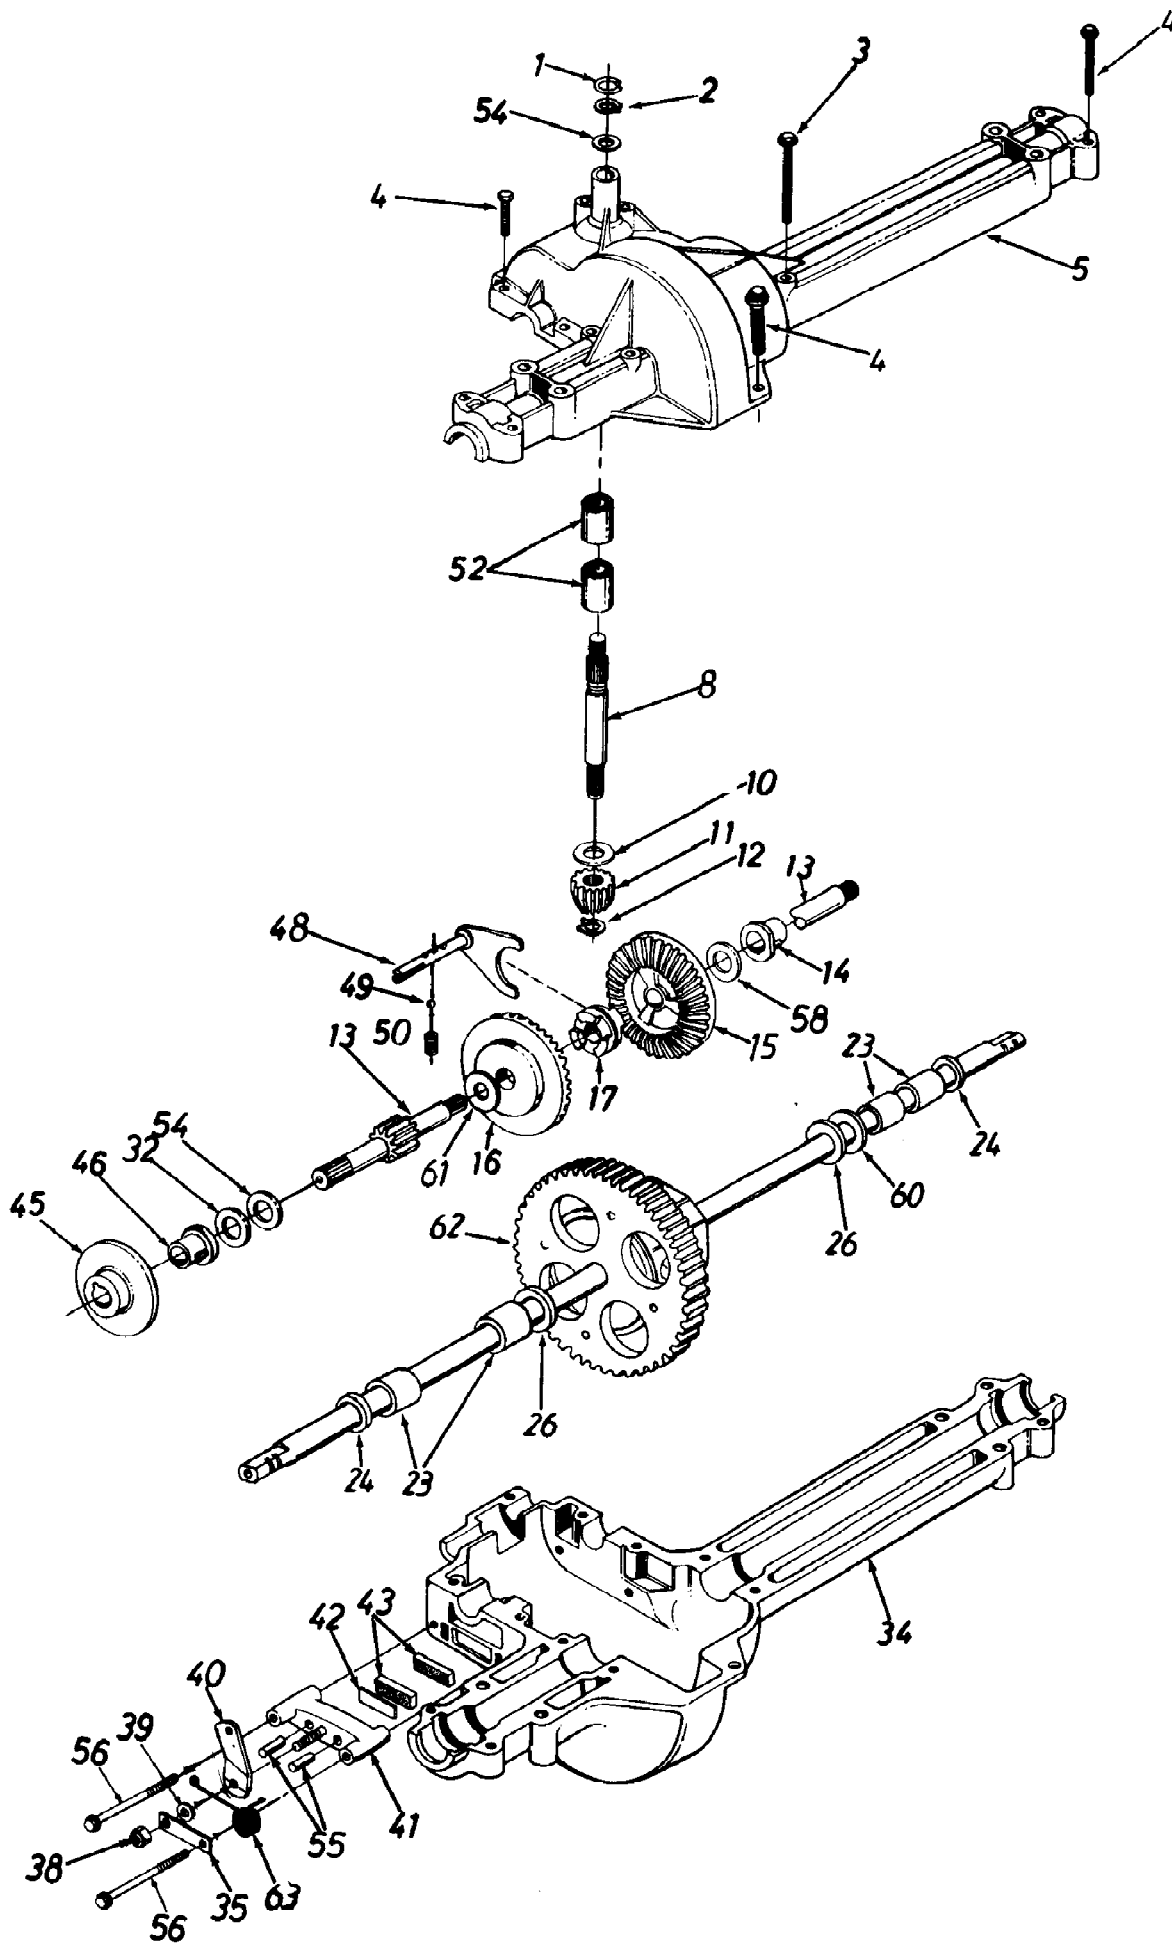

136C471F190 Lawn Tractor L-12 (1996)
Differential And Housing

Page 7 of 19

Ref #	Part Number	Qty	S/P/F	Description
1	732-0614	1		Wire Ring
2	716-0231	1	S	Retaining - Ring
3	710-1026	1	/P/F	Hex Wash. TT-Tap Scr. 1/4-20 x 1.75" Lg.
4	710-0809	1		Hex Tap Scr. 1/4-20 x 1.25" Lg.
5	719-0314	1	S	Upper Housing
8	711-0861	1		Input Shaft
10	736-0335	1	S	Thrust Washer 5/8" I.D. x 1.25" O.D.
11	717-0633	1	S	Pinion Input 14T
12	716-0171	1	S	Retaining Ring
13	711-1016	1	S	Drive Shaft - L.H. Brake
14	741-0336	1	S/F	Flange Brg. 5/8" I.D. x 3/4" Lg.
15	717-1362	1	S	Bevel Gear 42T Small I.D.
16	717-1363	1	S	Bevel Gear 42T Large I.D.
17	718-0228	1		Clutch Collar
?21	710-0862A	1	/P	Pan Head Scr. 1/4-20 x .50" Lg. w/Patch
23	741-0340	1	S	Sleeve Bearing 3/4" I.D. x 1.0" Lg.
24	721-0338	1	S	Oil Seal 3/4" I.D.
26	736-0445	1	S	FI-Wash. .760" I.D. x 1.5" O.D.
?29		1		Part of Ref. 28
32	736-0495	1	S	Thrust Wash. 5/8" I.D. x 1" O.D. x .025" Thk.
	736-0336	1	S	FI-Wash. 5/8" I.D. x 1" O.D. x .030" Thk.
	736-0494	1		Thrust Wash. 5/8" I.D. x 1" O.D. x .035" Thk.
	736-0337	1	S	FI-Wash. 5/8" I.D. x 1" O.D. x .040" Thk.
34	719-0313	1	S	Lower Housing
35	718-0150	1		Anti-Rotation Brkt.
38	712-0273	1	S	Hex Nut 5/16-24 Thd.
39	736-0371	1	/P	FI-Wash. .344" I.D. x .875" O.D.
40	717-0772A	1	S	Actuating Arm
41	761-0198	1	S	Brake Yoke
42	717-0682	1	S	Puck Plate
43	717-0678	1	S	Brake Puck
45	761-0202	1		Brake Disc
46	741-0337	1	S	Flange Bearing 5/8" I.D. x 15/16" Lg.
48	611-0011	1	S	Shift Fork Ass'y.
49	741-0862	1	/P	Ball Detent .250" Dia.
50	732-0863	1	S	Spring Detent
52	741-0335	1	S	Needle Brg. 5/8" I.D. x 1/2" Lg.
54	736-0349	1	S	FI-Wash. 5/8" I.D. x 1" O.D. x .020 Thk.
55	741-0343	1	S	Actuating Pin 5/16" Dia.
56	710-1206	1	/P	Hex Wash Hd. Self-Tap Scr. 1/4-20 Thd.
?57	717-1364	1	S	Differential Gear 58T
58	736-0349	1	S	FI-Wash. 5/8" I.D. x 1" O.D. x .020 Thk.
	736-0495	1	S	Thrust Wash. 5/8" I.D. x 1" O.D. x .025" Thk.
60	736-0492	1	S	FI-Wash. .76" I.D. x 1.5" O.D. x .010" Thk.
	736-0493	1	S	FI-Wash. .76" I.D. x 1.5" O.D. x .020" Thk.
	736-0351	1	S	FI-Wash. .76" I.D. x 1.5" O.D. x .030" Thk.
	736-0445	1	S	FI-Wash. .76" I.D. x 1.5" O.D. x .060" Thk.
	737-0148	1	S	Grease - Shell (15 oz.)
61	736-0519	1	S	Thrust Washer
62	618-0233	1	S	Differential Ass'y.
63	732-0743	1	S	L.H. Brake Spring